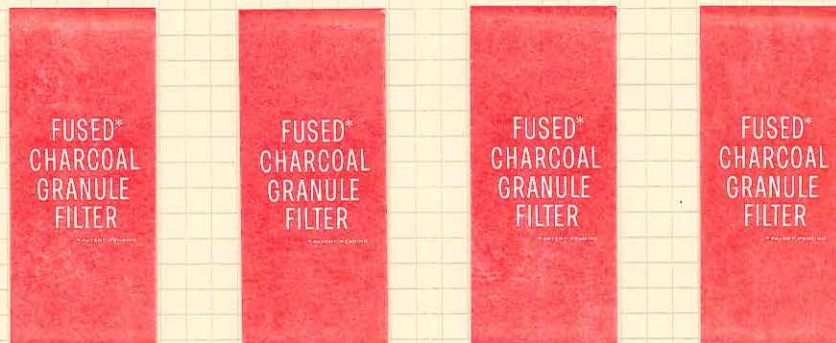

YORK FILTERS

PROOF SHEET - DESIGNED FOR YORK FILTERS - ROBBING INTENTIONAL TO SEE IF INK WOULD SMEAR. SECOND DESIGN - "PATENT PENDING" LARGER

FIRST APPROVED DESIGN IN SHEET FORM AS DELIVERED. THIS DESIGN USED FOR ONE DAY. COLOR WRONG, "PATENT PENDING" TOO SMALL, INK SMEARED.

YORK FILTERS

PARTIALLY TRIMMED SHEET OF FIRST DESIGN. NOTE OFFSET ON BACK.

FIRST DESIGN - COMPLETELY TRIMMED CLOSURE.

SECOND APPROVED DESIGN - "PATENT PENDING" MUCH LARGER.

GALAXY

MARLBORO MENTHOL

100's MENTHOL