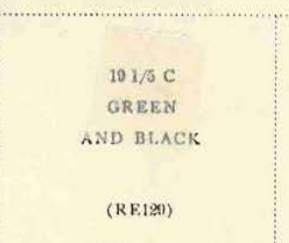

(RE126)

15 C
GREEN
AND BLACK

(RE127)

16 C
GREEN
AND BLACK

(RE128)

19 1/5 C
GREEN
AND BLACK

(RE129)

20 C
GREEN
AND BLACK