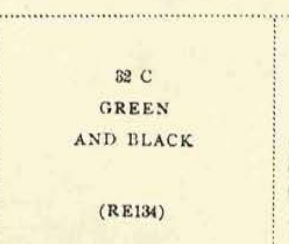

(RE130)

24 C
GREEN
AND BLACK

(RE131)

28 C
GREEN
AND BLACK

(RE132) 900

30 C
GREEN
AND BLACK

(RE134)

36 C
GREEN
AND BLACK