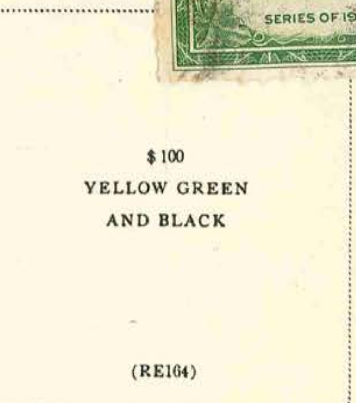

(RE161)

\$20
 YELLOW GREEN
 AND BLACK

(RE162)

\$50
 YELLOW GREEN
 AND BLACK

(RE163)

\$100
 YELLOW GREEN
 AND BLACK

(RE164)

\$200
 YELLOW GREEN
 AND BLACK