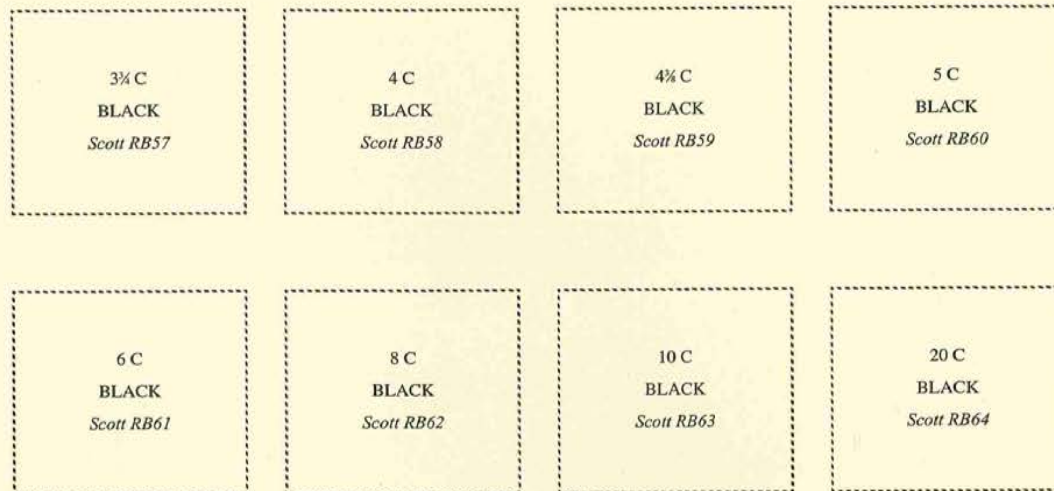

REVENUE
PROPRIETARY STAMPS

1914-19

Watermarked 191R

Perforated 10

Perforated 11