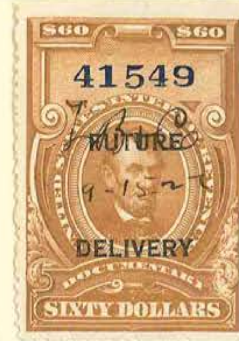

Perforated 10

Perforated 11

REVENUE
STOCK TRANSFER STAMPS

1918-29
Watermarked 191R
Perforated 11

25 C
CARMINE ROSE
Scott RD7

80 C
CARMINE ROSE
Scott RD10

Like Scott R217
Overprint in Red
Reading Up
Lines 2 mm Apart
\$ 1
GREEN
Scott RD11